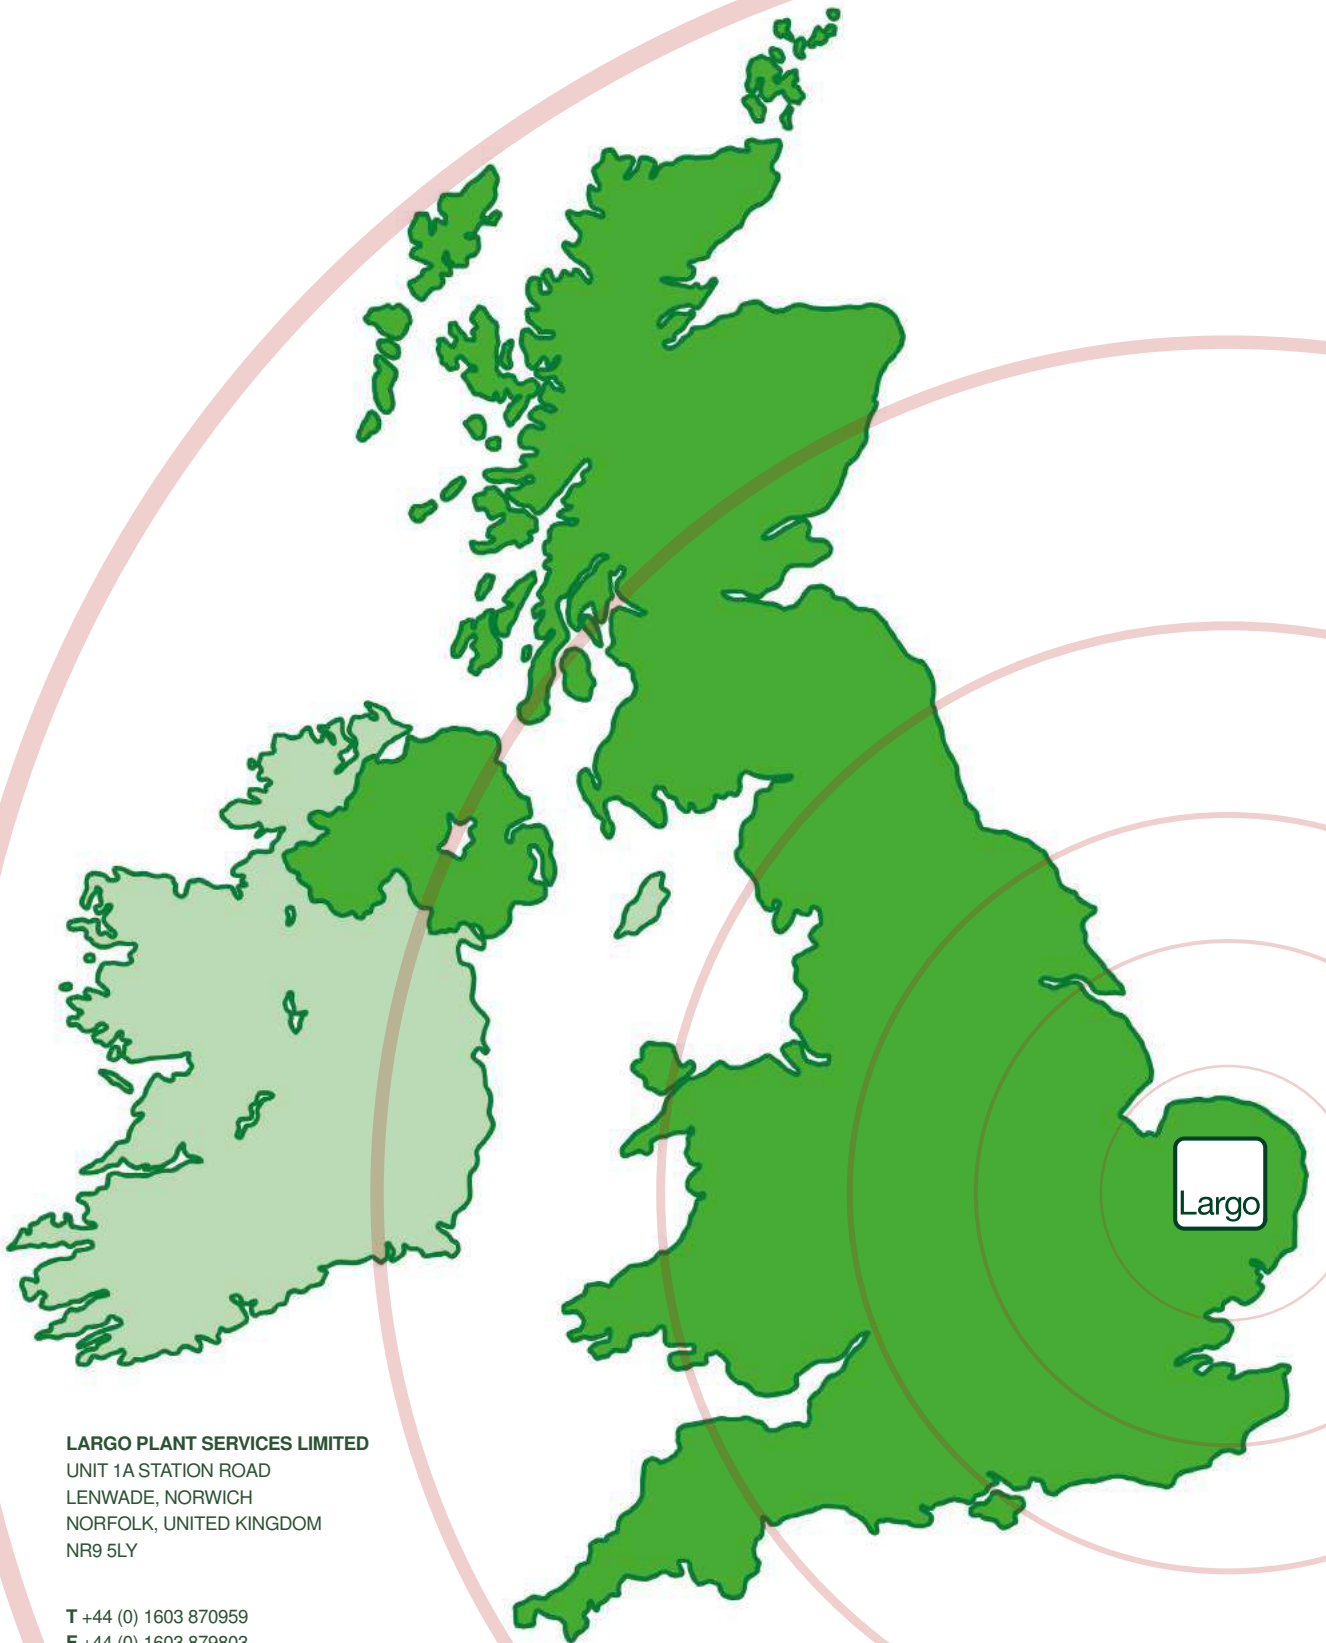

FindYourFilter...

LARGO PLANT SERVICES LIMITED
UNIT 1A STATION ROAD
LENWADE, NORWICH
NORFOLK, UNITED KINGDOM
NR9 5LY

T +44 (0) 1603 870959
F +44 (0) 1603 879803
E info@largoplantservices.com