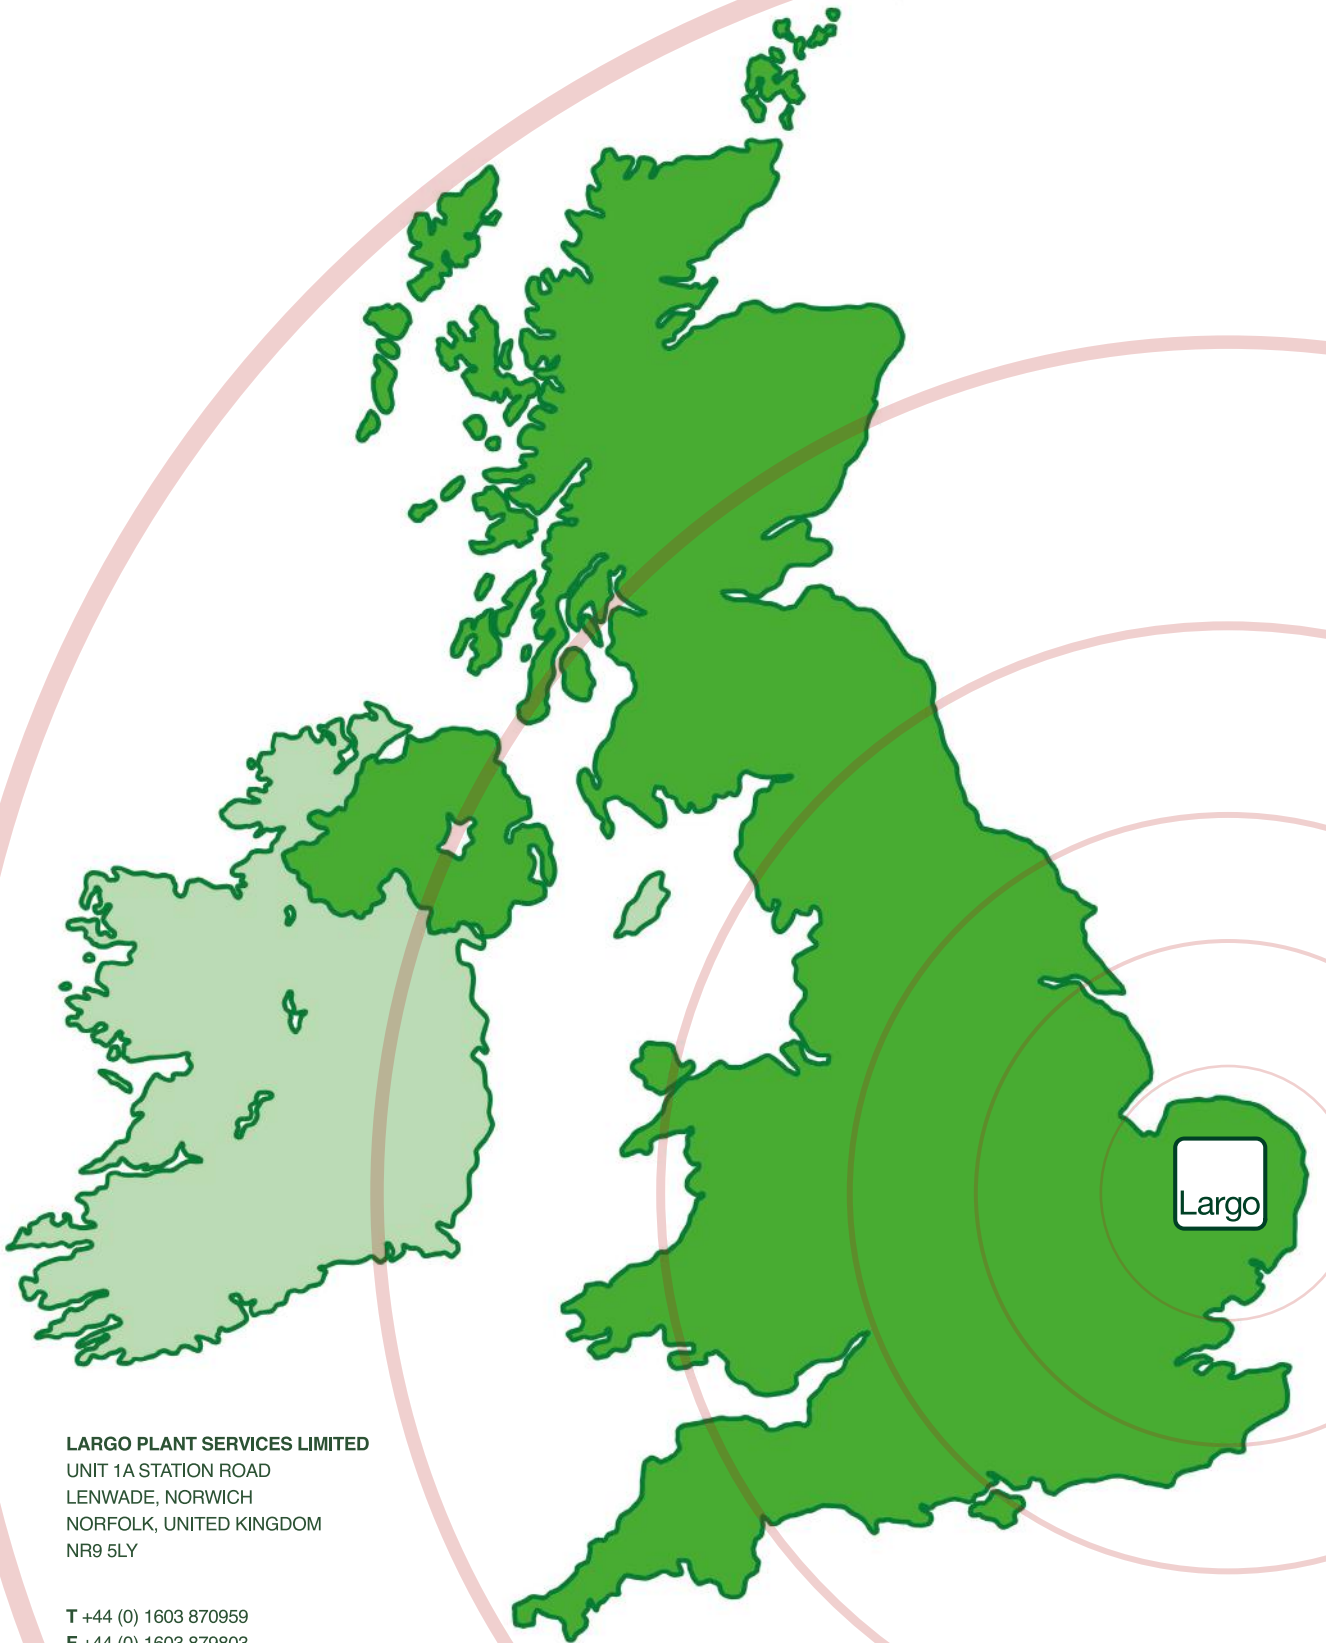

Filtration made easy...

Pins, Bushes & Linkages

Pins, Bushes & Linkages Fast Reference

Here at Largo, we can supply 1000's of Pins & Bushes for 100's of different excavator models.

We supply;

- 25mm - 80mm diameter bucket pins for most excavators up to 70 tonnes
- 25mm - 80mm internal diameter bushes
- Link pins for most excavators up to 5 tonnes
- Boom and Dipper pins
- King post pins and bush sets

We have put together a Fast Pins, Bushes & Linkages reference sheet, for you to quickly and easily identify which parts require attention on your vehicle

You can use this form 2 ways.

- Fill out directly on your PC and email to us
- Print the form and hand-write your order, then send to us via Fax or Email

Pins, Bushes & Linkages Fast Reference

Make:		Model:	
Location ID	Pin QTY	Bush QTY	Seal QTY
1			
1 RAM			
2			
3			
4			
5			
6			
7			
8			
9			
10			
10 RAM			
11			
12 Top			
12 Bottom			
13 (slew ram)			
Tipping Links			
Bucket Link			

360 excavators up to 70 tonnes

Micro & Mini digger pins and bushes, up to 7 tonnes

Providing Industry Solutions...

LARGO PLANT SERVICES LIMITED
UNIT 1A STATION ROAD
LENWADE, NORWICH
NORFOLK, UNITED KINGDOM
NR9 5LY