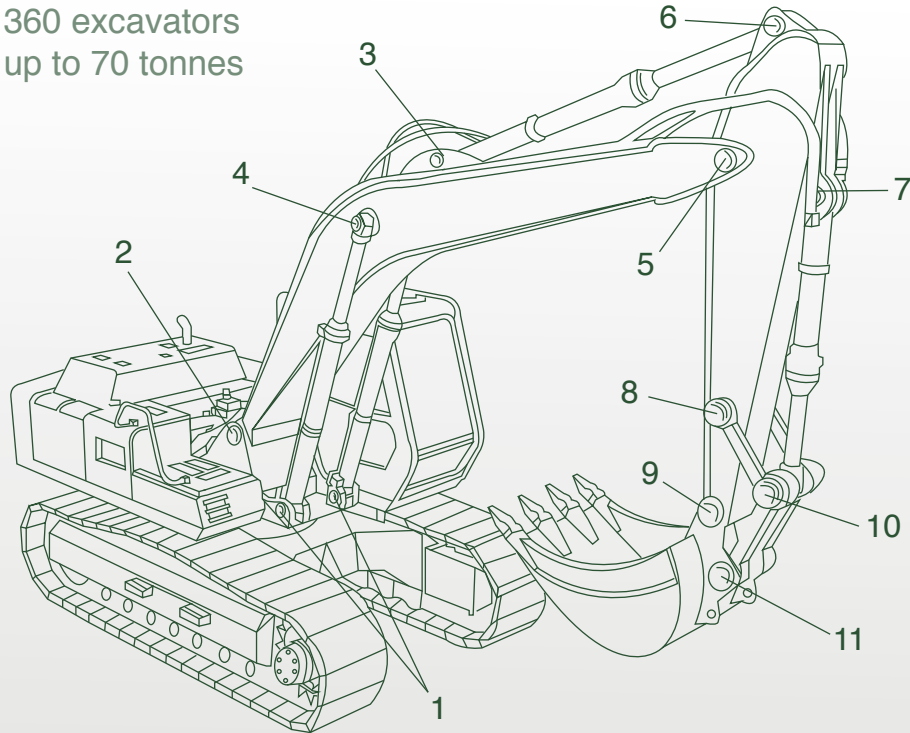

Filtration made easy...

Pins, Bushes & Linkages

Pins, Bushes & Linkages Fast Reference

Here at Largo, we can supply 1000's of Pins & Bushes for 100's of different excavator models.

We supply;

- 25mm - 80mm diameter bucket pins for most excavators up to 70 tonnes
- 25mm - 80mm internal diameter bushes
- Link pins for most excavators up to 5 tonnes
- Boom and Dipper pins
- King post pins and bush sets

We have put together a Fast Pins, Bushes & Linkages reference sheet, for you to quickly and easily identify which parts require attention on your vehicle

You can use this form 2 ways.

- Fill out directly on your PC and email to us
- Print the form and hand-write your order, then send to us via Fax or Email

Pins, Bushes & Linkages Fast Reference

Make:		Model:	
Location ID	Pin QTY	Bush QTY	Seal QTY
1			
1 RAM			
2			
3			
4			
5			
6			
7			
8			
9			
10			
10 RAM			
11			
12 Top			
12 Bottom			
13 (slew ram)			
Tipping Links			
Bucket Link			

360 excavators up to 70 tonnes

Micro & Mini digger pins and bushes, up to 7 tonnes

Providing Industry Solutions...

LARGO PLANT SERVICES LIMITED
UNIT 1A STATION ROAD
LENWADE, NORWICH
NORFOLK, UNITED KINGDOM
NR9 5LY