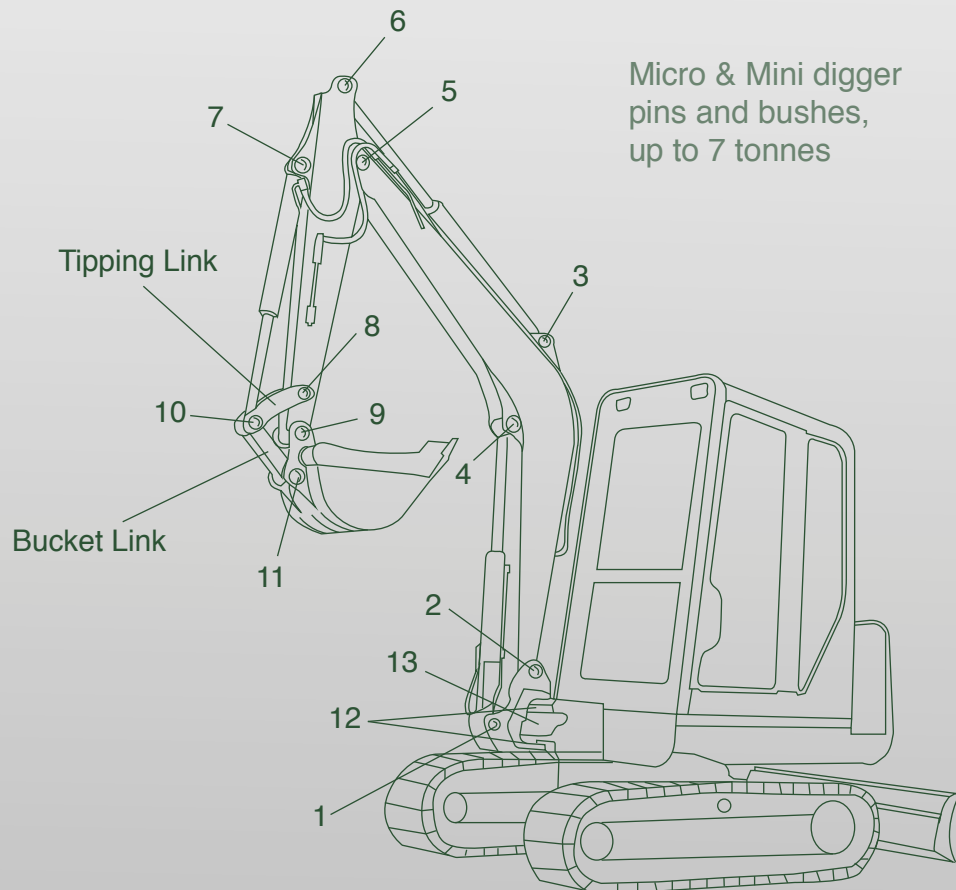

Filtration made easy...

Pins, Bushes & Linkages

Pins, Bushes & Linkages Fast Reference

Here at Largo, we can supply 1000's of Pins & Bushes for 100's of different excavator models.

We supply;

- 25mm - 80mm diameter bucket pins for most excavators up to 70 tonnes
- 25mm - 80mm internal diameter bushes
- Link pins for most excavators up to 5 tonnes
- Boom and Dipper pins
- King post pins and bush sets

We have put together a Fast Pins, Bushes & Linkages reference sheet, for you to quickly and easily identify which parts require attention on your vehicle

You can use this form 2 ways.

- Fill out directly on your PC and email to us
- Print the form and hand-write your order, then send to us via Fax or Email

Pins, Bushes & Linkages Fast Reference

Make:		Model:	
Location ID	Pin QTY	Bush QTY	Seal QTY
1			
1 RAM			
2			
3			
4			
5			
6			
7			
8			
9			
10			
10 RAM			
11			
12 Top			
12 Bottom			
13 (slew ram)			
Tipping Links			
Bucket Link			

360 excavators up to 70 tonnes

Micro & Mini digger pins and bushes, up to 7 tonnes

Providing Industry Solutions...

LARGO PLANT SERVICES LIMITED
UNIT 1A STATION ROAD
LENWADE, NORWICH
NORFOLK, UNITED KINGDOM
NR9 5LY