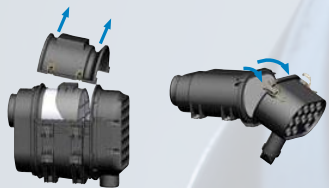

Filtration made easy...

PowerCore®
A Donaldson Filtration Technology

PSD Air Cleaner Service Instructions

PSD09, PSD10 or PSD12 Style

PSD08 Style

PSD09, PSD10 or PSD12 Style

PSD08 Style

1 Shut off engine. Unlatch and remove the housing service cover.

2 Remove primary filter. Pull the filter out of housing. On PSD09, 10 and 12, you must first loosen the filter gasket seal. Using the handle, push down on the filter to loosen the seal, tilting the filter to a 5° angle.