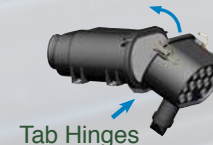

5 If replacing safety, using the plastic handle on the safety filter, slide the filter at an angle into the outlet side and push in place until the filter seats firmly and evenly within the housing.
Note: On PSD10 and 12 models, insert the safety filter tab into the positioning slot before pushing the filter in place.

6 Insert the primary filter. For PSD08, slide the filter into the housing until the gasket seats against the housing. For PSD09, 10 and 12, slide the filter down at a 5° angle until it hits the end of the housing. Push the filter toward the outlet section to complete the seal.

Tab Hinges